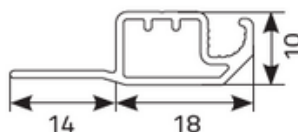

MR profile frame insect screen

Colors

Profile cross-section
of MR-1

Profile cross-section
of MR-2

Available colours of extruded profiles/transoms

Standard colors:

White	RAL 9003
Brown	RAL 8017
Silver	RAL 9006
Anthracite	RAL 7016
Basalt grey	RAL 7012