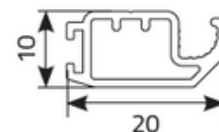

MR profile frame insect screen

Colors

Profile cross-section
of MR-1

Profile cross-section
of MR-2

Available colours of extruded profiles/transoms

Standard colors:

White	RAL 9003
Brown	RAL 8017
Silver	RAL 9006
Anthracite	RAL 7016
Basalt grey	RAL 7012