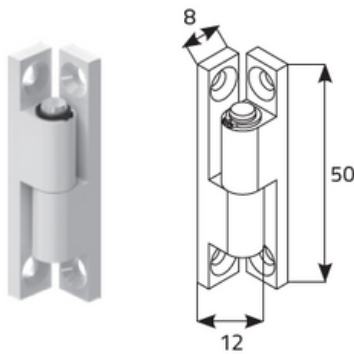

Frame insect screen on MD-1 door profile

Mounting type/measurement

Aluminium hinge
(standard)

Door closer