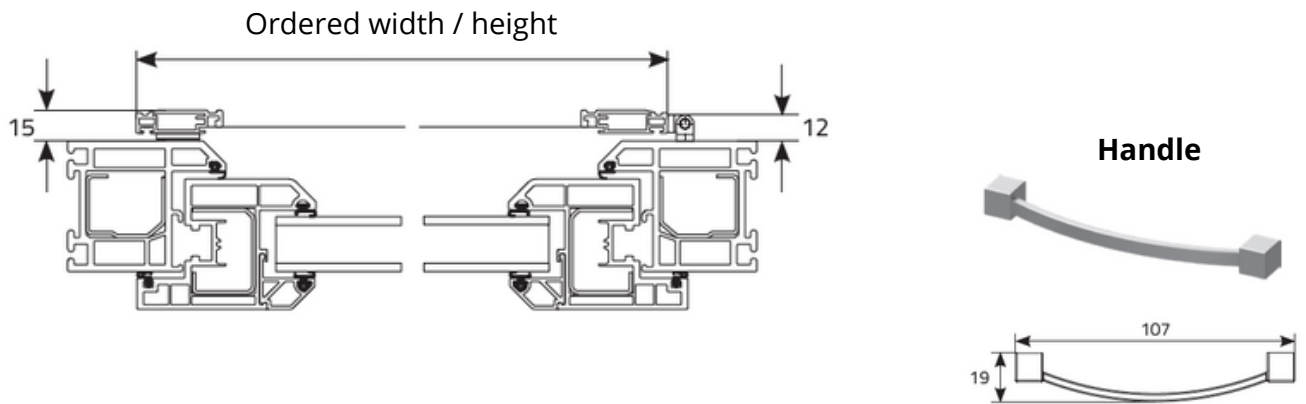

Frame insect screen on MD-1 door profile

Mounting type/measurement

Aluminium hinge
(standard)

Door closer